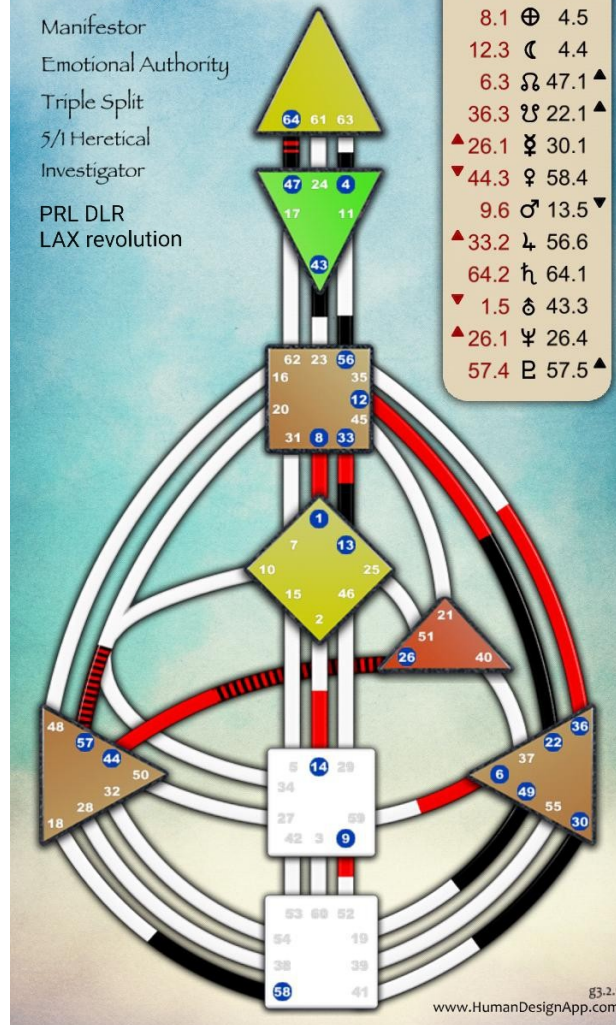

30 : partie Verseau
25 : partie Bélier

Durées de révolution et de rétrogradation

	agent	révolution	jours dans porte	jours dans ligne
☉	Sun	365.30 days	5.70	0.95
♁	Earth	365.30 days	5.70	0.95
☾	Moon	29.50 days	0.46	0.08
♊	North Node	18.60 years	106.00	17.70
♋	South Node	18.60 years	106.00	17.70
☿	Mercury	88.00 days	1.40	0.23
♀	Venus	224.70 days	3.50	0.59
♂	Mars	687.00 days	10.74	1.80
♃	Jupiter	11.86 years	67.69	11.30
♄	Saturn	29.46 years	168.15	28.03
♅	Uranus	84.01 years	479.50	79.92
♆	Neptune	164.70 years	940.60	156.77
♇	Pluto	247.68 years	1413.71	235.60

durée approx. rétrogradation
21 jours
1,5 mois
3 mois
4 mois
4,5 mois
5 mois
5 mois
5 mois

These calculations were made using information from NASA about the movement of these objects in our solar system. From there the information for days in a gate and days in a line were calculated. There is some variation due to retrograde of any of these heavenly bodies.

Les transits

Le mandala du design humain

Exemples de cartes

Fabienne

Manifestor
 Emotional Authority
 Triple Split
 5/1 Heretical
 Investigator
 PRL DLR
 LAX revolution

- 14.1 ☉ 49.5
- 8.1 ⊕ 4.5
- 12.3 ☾ 4.4
- 6.3 ♁ 47.1 ▲
- 36.3 ♃ 22.1 ▲
- ▲ 26.1 ♀ 30.1
- ▼ 44.3 ♀ 58.4
- 9.6 ♂ 13.5 ▼
- ▲ 33.2 ♃ 56.6
- 64.2 ♃ 64.1
- ▼ 1.5 ♂ 43.3
- ▲ 26.1 ♀ 26.4
- 57.4 ♀ 57.5 ▲