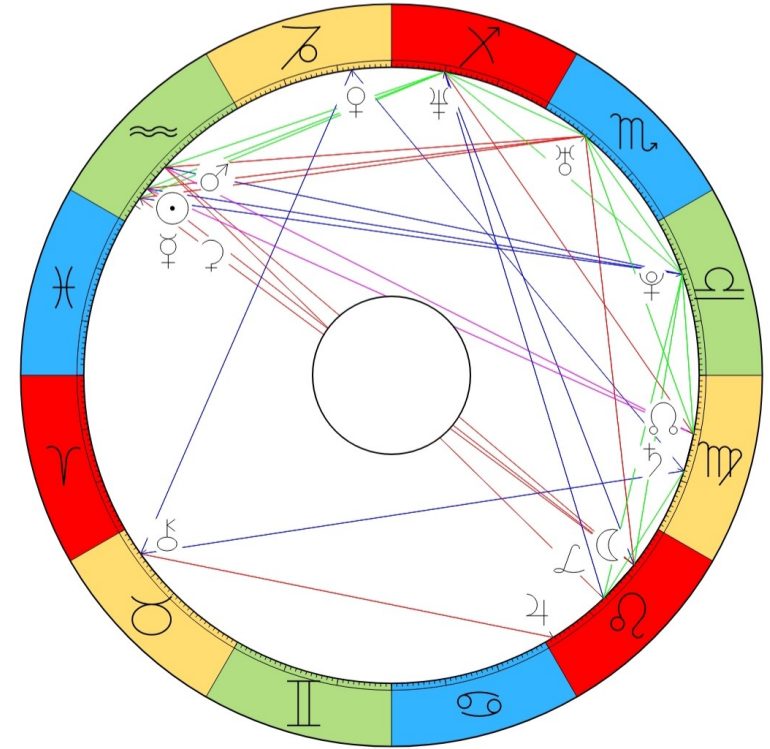

30 : partie Verseau
25 : partie Bélier

Durées de révolution et de rétrogradation

	agent	révolution	jours dans porte	jours dans ligne
☉	Sun	365.30 days	5.70	0.95
♁	Earth	365.30 days	5.70	0.95
☾	Moon	29.50 days	0.46	0.08
♊	North Node	18.60 years	106.00	17.70
♋	South Node	18.60 years	106.00	17.70
☿	Mercury	88.00 days	1.40	0.23
♀	Venus	224.70 days	3.50	0.59
♂	Mars	687.00 days	10.74	1.80
♃	Jupiter	11.86 years	67.69	11.30
♄	Saturn	29.46 years	168.15	28.03
♅	Uranus	84.01 years	479.50	79.92
♆	Neptune	164.70 years	940.60	156.77
♇	Pluto	247.68 years	1413.71	235.60

durée approx. rétrogradation
21 jours
1,5 mois
3 mois
4 mois
4,5 mois
5 mois
5 mois
5 mois

These calculations were made using information from NASA about the movement of these objects in our solar system. From there the information for days in a gate and days in a line were calculated. There is some variation due to retrograde of any of these heavenly bodies.

Les transits

Le mandala du design humain

Exemples de cartes

Fabienne

Manifestor
 Emotional Authority
 Triple Split
 5/1 Heretical
 Investigator
 PRL DLR
 LAX revolution

- 14.1 ☉ 49.5
- 8.1 ⊕ 4.5
- 12.3 ☾ 4.4
- 6.3 ♁ 47.1 ▲
- 36.3 ♃ 22.1 ▲
- ▲ 26.1 ♀ 30.1
- ▼ 44.3 ♀ 58.4
- 9.6 ♂ 13.5 ▼
- ▲ 33.2 ♃ 56.6
- 64.2 ♃ 64.1
- ▼ 1.5 ♂ 43.3
- ▲ 26.1 ♀ 26.4
- 57.4 ♀ 57.5 ▲